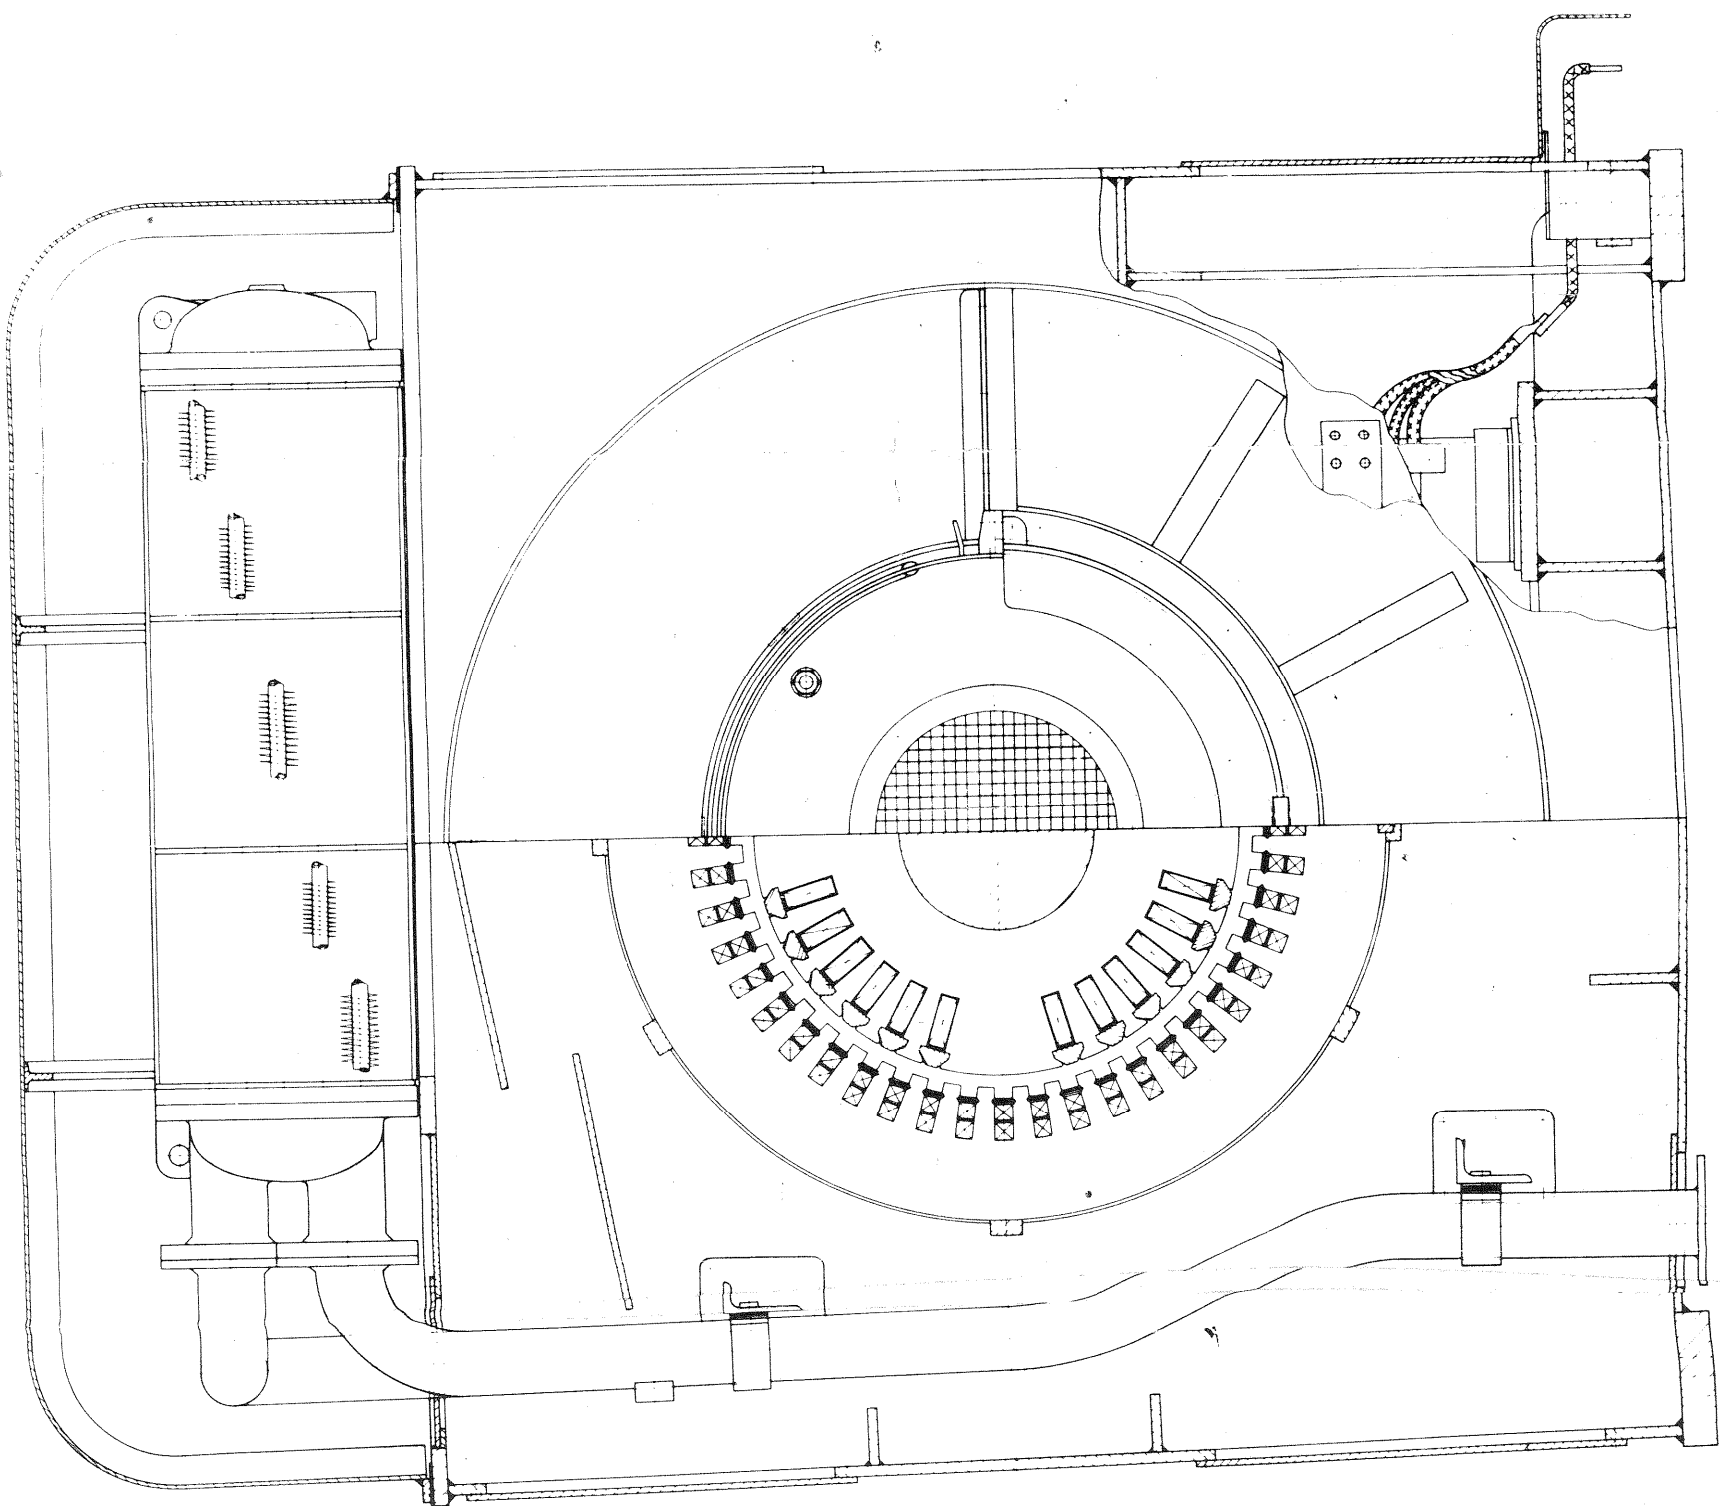

OA 2256154

ASSOCIATED ELECTRICAL INDUSTRIES LTD.
TURBINE-GENERATOR DIVISION
MANCHESTER, ENGLAND

SECTIONAL ARRANGEMENT OF
A.C. MAIN EXCITER AND A.C. PILOT

DRAWING ISSUED BY
SHEFFIELD